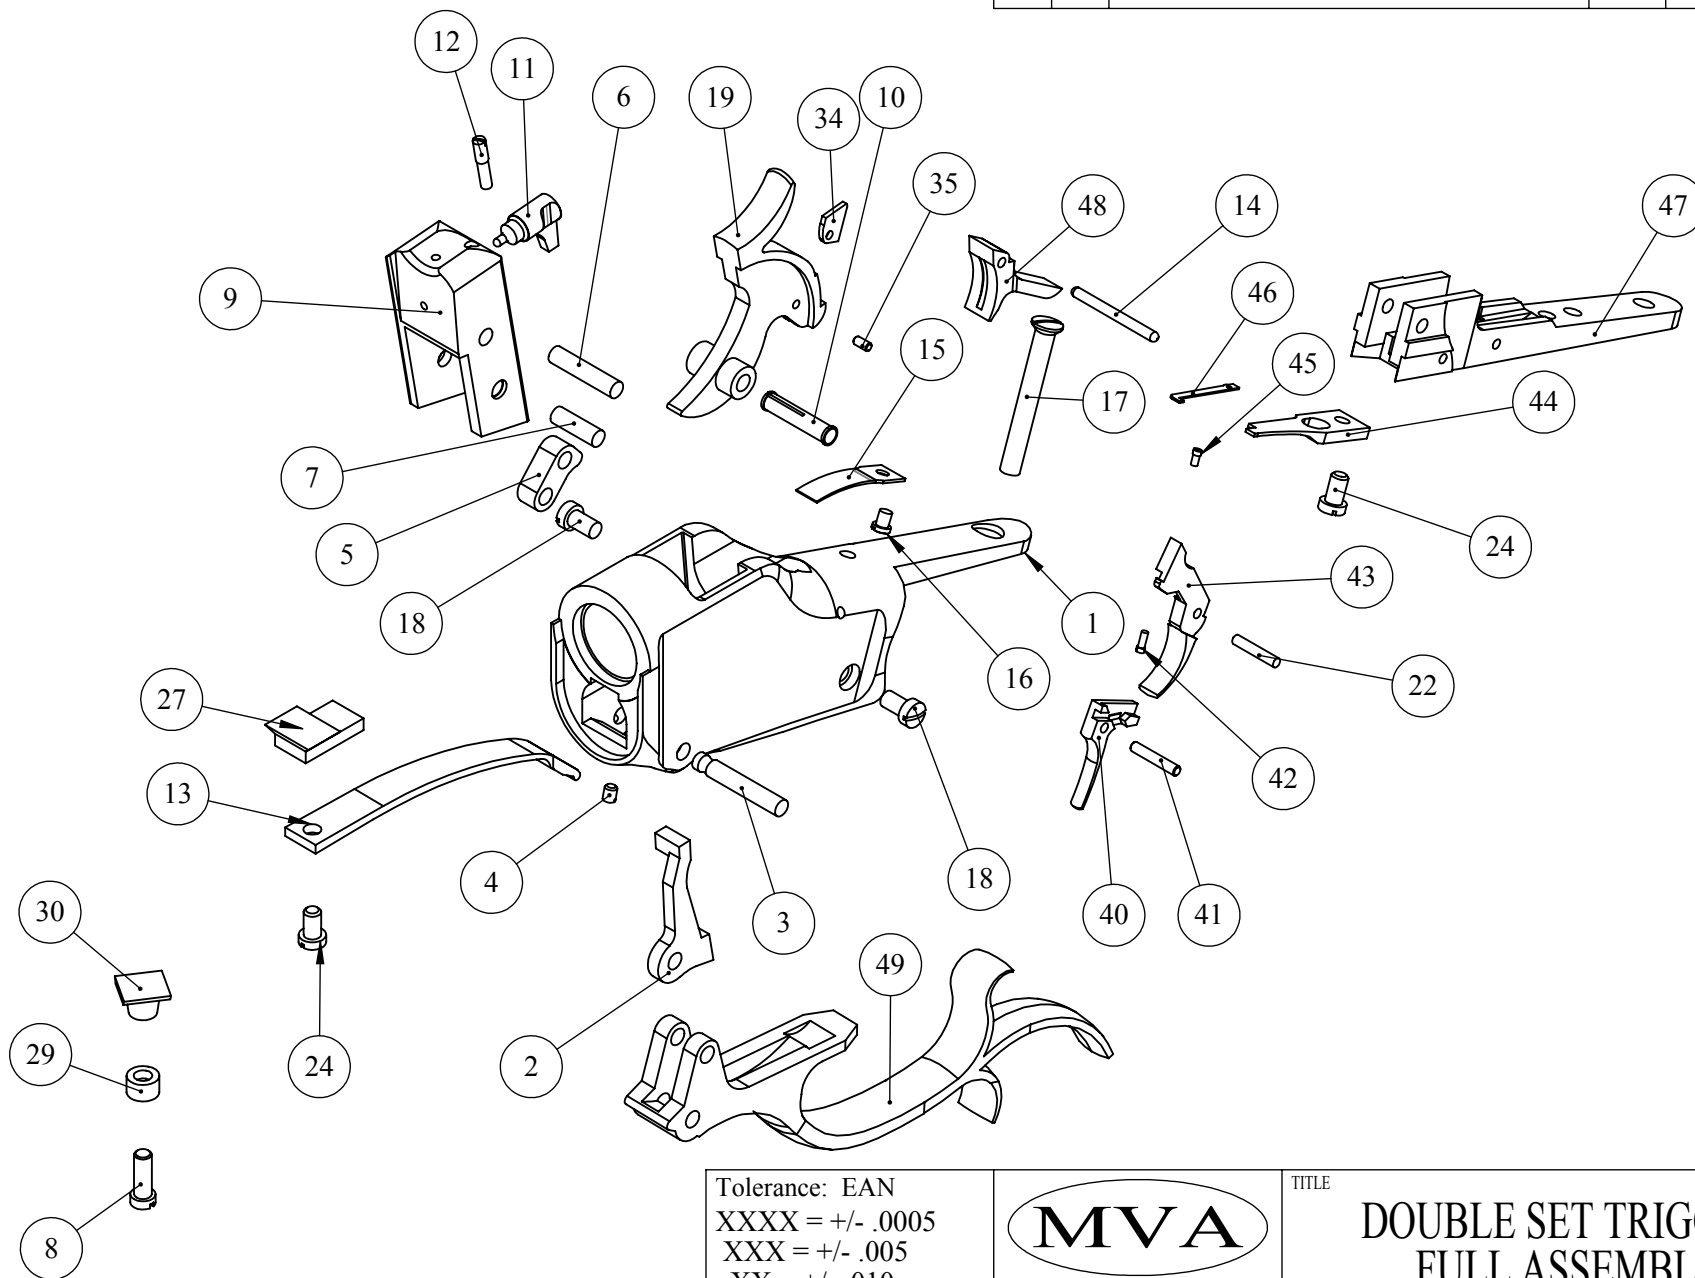

NOTES:
1. XXX

REVISIONS

ECO	REV	DESCRIPTION	DATE	ORIGINATOR
X	N/C			

Tolerance: EAN
XXXX = +/- .0005
XXX = +/- .005
XX = +/- .010
Ang = +/- .5 DEG

Montana Vintage Arms Co.
61 Andrea Dr., Belgrade, MT 59714
Tel (406)388-4027 Fax (406)388-6503

TITLE
**DOUBLE SET TRIGGER
FULL ASSEMBLY**

PART NUMBER
XXX

CHECKED BY	
APPROVED BY	
APPROVED BY	

DRAWN BY	RCD	2/2/2015
DATE OF LAST ENTRY	X	X/X/X

DO NOT SCALE TO DRAWING	FILE NAME PNXXX-XXX	SHEET 1 of 1