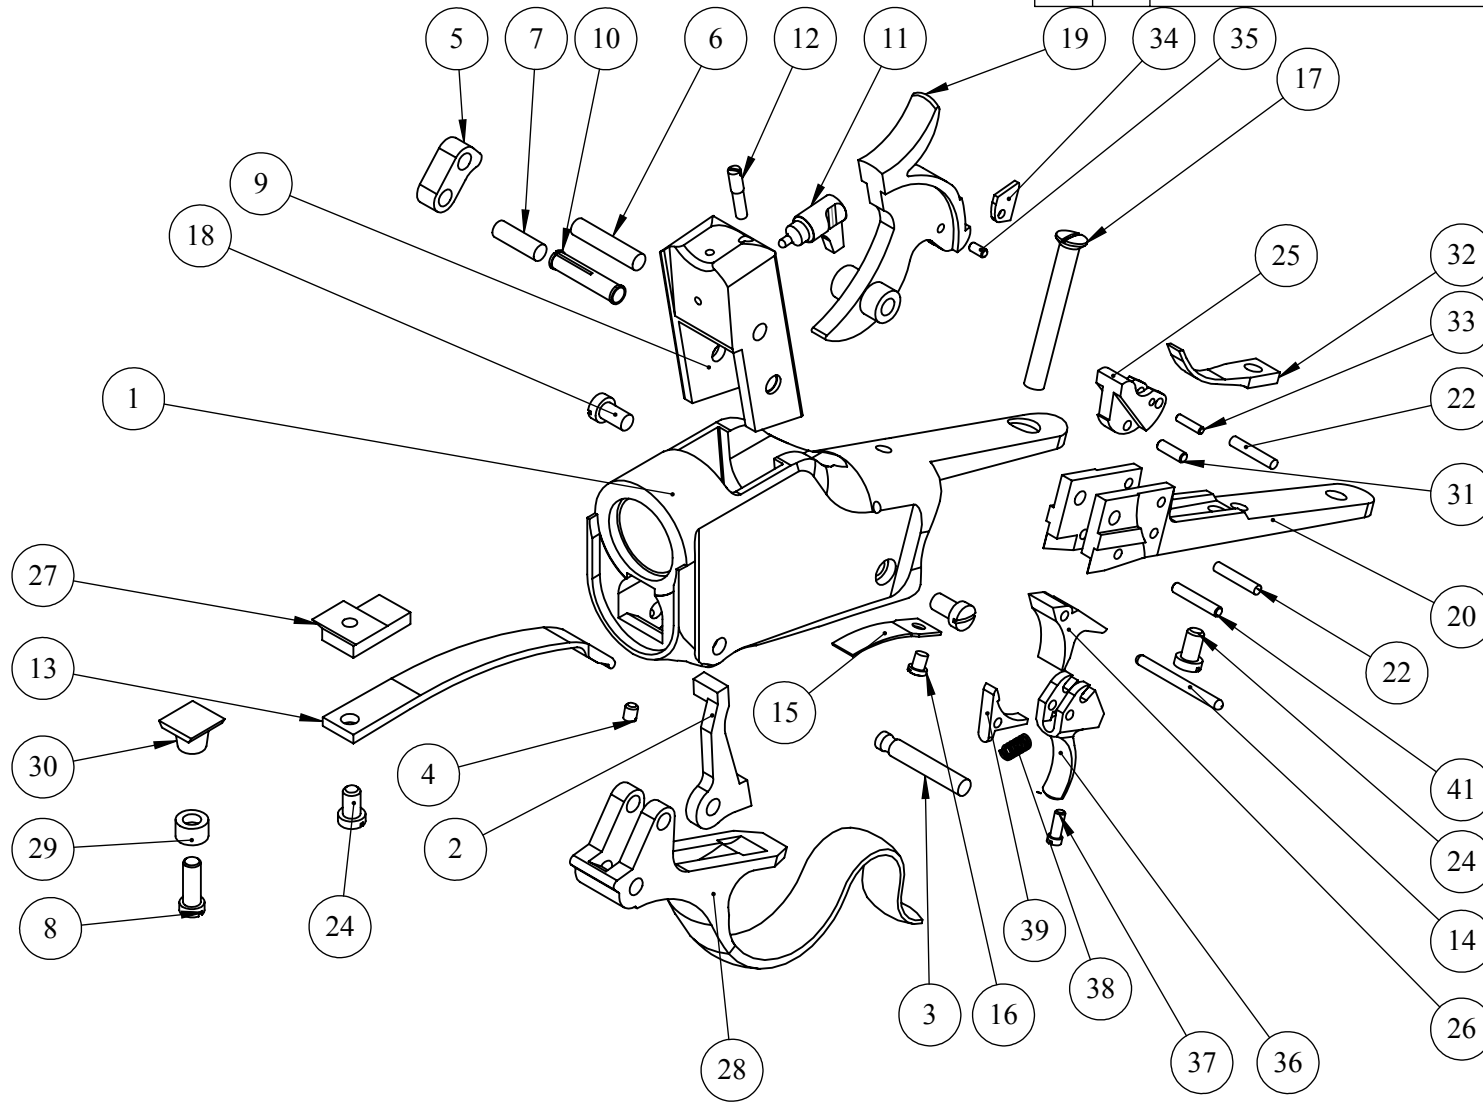

NOTES:
1. XXX

REVISIONS				
ECO	REV	DESCRIPTION	DATE	ORIGINATOR
X	N/C			

Tolerance: EAN
XXXX = +/- .0005
XXX = +/- .005
XX = +/- .010
Ang = +/- .5 DEG

Montana Vintage Arms Co.
61 Andrea Dr., Belgrade, MT 59714
Tel (406)388-4027 Fax (406)388-6503

TITLE
**SINGLE SET TRIGGER
FULL ASSY**

PART NUMBER
XXX

CHECKED BY
APPROVED BY
APPROVED BY

DRAWN BY RCD 2/3/2015
DATE OF LAST ENTRY X X/X

DO NOT SCALE TO DRAWING

FILE NAME PNXXX-XXX

SHEET 1 of 1