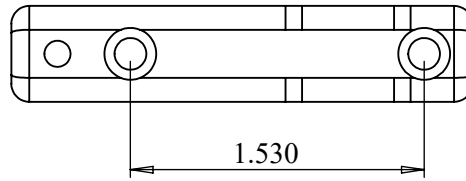

Pedersoli Sharps/Remington