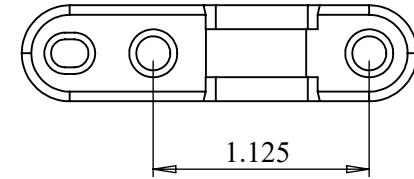

Ballard Base / 1877 Shiloh Sharps

Shiloh Sharps/C-Sharps Top Spring

Stevens

Navy/Pedersoli Remington Base

Winchester 86 Target

Borchardt Base

Shiloh Underside Spring Base

 <b>MVA</b> Montana Vintage Arms Co. 61 Andrea Dr., Belgrade, MT 59714 Tel (406)388-4027 Fax (406)388-6503			TITLE		
			Base Hole Spacing Chart		
DRAWN BY			PART NUMBER		
RCD			XXX		
11/6/2019			DO NOT SCALE TO DRAWING		
DATE OF LAST ENTRY			FILE NAME		SHEET
X			PNXXX-XXX		1 of 1