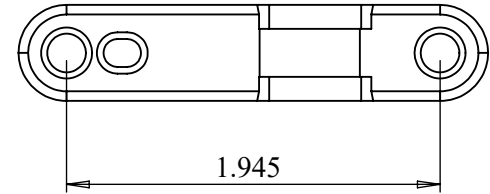

Remington

  MVA Montana Vintage Arms Co. 61 Andrea Dr., Belgrade, MT 59714 Tel (406)388-4027 Fax (406)388-6503			TITLE		
			Base Hole Spacing Chart		
DRAWN BY			PART NUMBER		
RCD			XXX		
11/6/2019			DO NOT SCALE TO DRAWING		
DATE OF LAST ENTRY			FILE NAME		SHEET
X			PNXXX-XXX		1 of 1