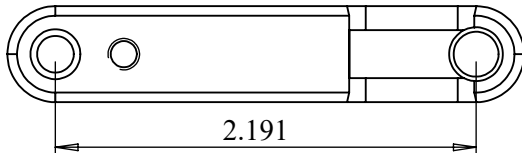

Ballard Base / 1877 Shiloh Sharps

Shiloh Sharps/C-Sharps Top Spring

Stevens

Navy/Pedersoli Remington Base

Winchester 86 Target

Borchardt Base

Shiloh Underside Spring Base

 <b>MVA</b> Montana Vintage Arms Co. 61 Andrea Dr., Belgrade, MT 59714 Tel (406)388-4027 Fax (406)388-6503			TITLE		
			Base Hole Spacing Chart		
DRAWN BY			PART NUMBER		
RCD			XXX		
11/6/2019			DO NOT SCALE TO DRAWING		
DATE OF LAST ENTRY			FILE NAME		SHEET
X			PNXXX-XXX		1 of 1