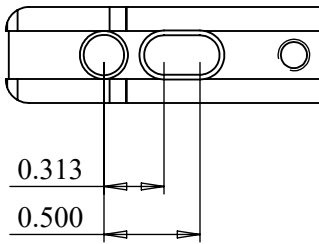

Legacy

  MVA Montana Vintage Arms Co. 61 Andrea Dr., Belgrade, MT 59714 Tel (406)388-4027 Fax (406)388-6503			TITLE		
			Base Hole Spacing Chart		
DRAWN BY			PART NUMBER		
RCD			XXX		
11/6/2019			DO NOT SCALE TO DRAWING		
DATE OF LAST ENTRY			FILE NAME		SHEET
X			PNXXX-XXX		1 of 1