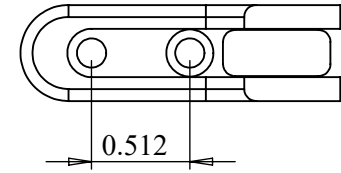

Ruger #1

  MVA Montana Vintage Arms Co. 61 Andrea Dr., Belgrade, MT 59714 Tel (406)388-4027 Fax (406)388-6503			TITLE		
			Base Hole Spacing Chart		
DRAWN BY			PART NUMBER		
RCD			XXX		
11/6/2019			DO NOT SCALE TO DRAWING		
DATE OF LAST ENTRY			FILE NAME		SHEET
X			PNXXX-XXX		1 of 1