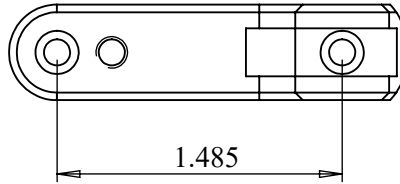

Ballard Base / 1877 Shiloh Sharps

Shiloh Sharps/C-Sharps Top Spring

Stevens

Navy/Pedersoli Remington Base

Winchester 86 Target

Borchardt Base

Shiloh Underside Spring Base

 <b>MVA</b> Montana Vintage Arms Co. 61 Andrea Dr., Belgrade, MT 59714 Tel (406)388-4027 Fax (406)388-6503			TITLE		
			Base Hole Spacing Chart		
DRAWN BY			PART NUMBER		
RCD			XXX		
11/6/2019			DO NOT SCALE TO DRAWING		
DATE OF LAST ENTRY			FILE NAME		SHEET
X			PNXXX-XXX		1 of 1