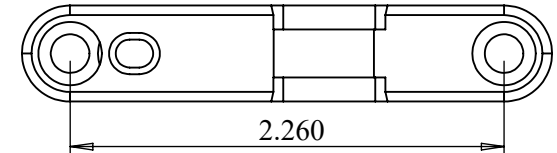

Ballard Base / 1877 Shiloh Sharps

Shiloh Sharps/C-Sharps Top Spring

Stevens

Navy/Pedersoli Remington Base

Winchester 86 Target

Borchardt Base

Shiloh Underside Spring Base

 <b>MVA</b> Montana Vintage Arms Co. 61 Andrea Dr., Belgrade, MT 59714 Tel (406)388-4027 Fax (406)388-6503			TITLE		
			Base Hole Spacing Chart		
DRAWN BY			PART NUMBER		
RCD			XXX		
11/6/2019			DO NOT SCALE TO DRAWING		
DATE OF LAST ENTRY			FILE NAME		SHEET
X			PNXXX-XXX		1 of 1