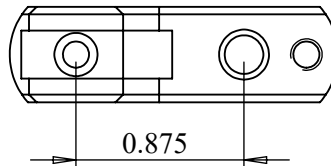

Ballard Base / 1877 Shiloh Sharps

Shiloh Sharps/C-Sharps Top Spring

Stevens

Navy/Pedersoli Remington Base

Winchester 86 Target

Borchardt Base

Shiloh Underside Spring Base

 <b>MVA</b> Montana Vintage Arms Co. 61 Andrea Dr., Belgrade, MT 59714 Tel (406)388-4027 Fax (406)388-6503			TITLE		
			Base Hole Spacing Chart		
DRAWN BY			PART NUMBER		
RCD			XXX		
11/6/2019			DO NOT SCALE TO DRAWING		
DATE OF LAST ENTRY			FILE NAME		SHEET
X			PNXXX-XXX		1 of 1