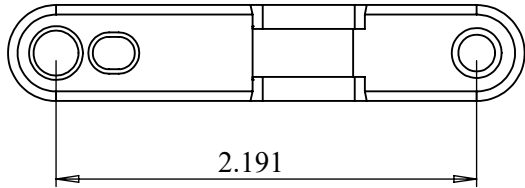

85 Winchester/Browning