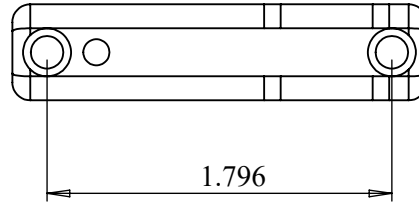

"Lil" Sharps