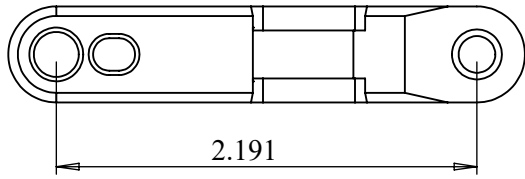

92 Winchester Rossi Base