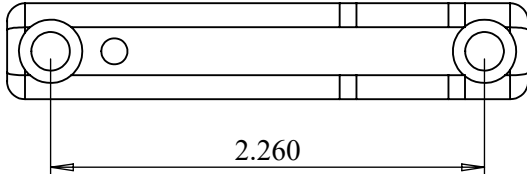

Ballard Base / 1877 Shiloh Sharps

Shiloh Sharps/C-Sharps Top Spring

Stevens

Navy/Pedersoli Remington Base

Winchester 86 Target

Borchardt Base

Shiloh Underside Spring Base

 <b>MVA</b> Montana Vintage Arms Co. 61 Andrea Dr., Belgrade, MT 59714 Tel (406)388-4027 Fax (406)388-6503			TITLE		
			Base Hole Spacing Chart		
DRAWN BY			PART NUMBER		
RCD			XXX		
11/6/2019			DO NOT SCALE TO DRAWING		
DATE OF LAST ENTRY			FILE NAME		SHEET
X			PNXXX-XXX		1 of 1