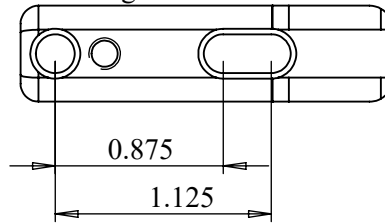

Ballard Base / 1877 Shiloh Sharps

Shiloh Sharps/C-Sharps Top Spring

Stevens

Navy/Pedersoli Remington Base

Winchester 86 Target

Borchardt Base

Shiloh Underside Spring Base

 <b>MVA</b> Montana Vintage Arms Co. 61 Andrea Dr., Belgrade, MT 59714 Tel (406)388-4027 Fax (406)388-6503			TITLE		
			Base Hole Spacing Chart		
DRAWN BY			PART NUMBER		
RCD			XXX		
11/6/2019			DO NOT SCALE TO DRAWING		
DATE OF LAST ENTRY			FILE NAME		SHEET
X			PNXXX-XXX		1 of 1